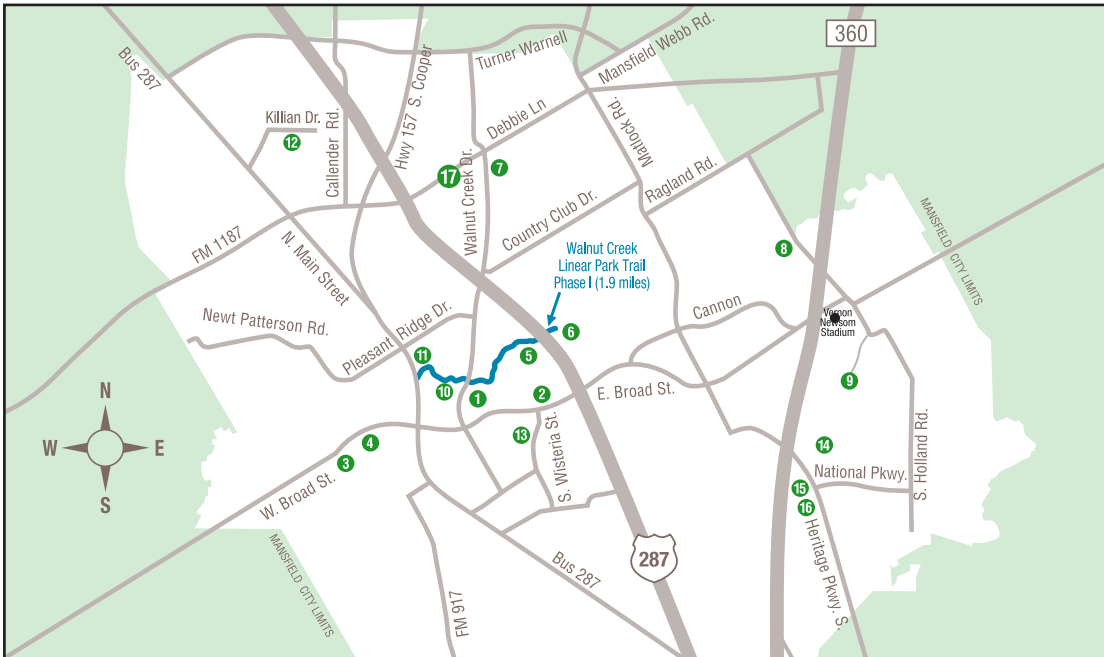

# Mansfield Parks & Recreation Facilities

Facilities	Amphitheater	Baseball Field	Basketball Court	Fishing Pond	Football Field	Grills	Horseshoe Pls	Nature/Walking Trail	Pavilion	Picnic Area	Playground	Restroom Facility	Sand Volleyball	Soccer Field	Softball Field	Tennis Court	Boundless Playground
<b>1 Hardy Almon Soccer Complex</b> (10.5 acres) 310 N. Walnut Creek Dr.									★						★		
<b>2 Julian Feild Park</b> (6.9 acres) 1531 E. Broad Street											★	★					
<b>3 McClendon Park West</b> (4.8 acres) 799 W. Broad Street			★	★			★			★	★	★	★				
<b>4 McClendon Park East</b> (16.5 acres) 740 W. Kimball									★	★	★	★	★			★	
<b>5 James McKnight Park West</b> (24.5 acres) North Wisteria Street							★		★	★	★						
<b>6 James McKnight Park East</b> (27.5 acres) 757 U.S. Hwy 287							★		★	★	★	★	★			★	
<b>7 Clayton W. Chandler Park</b> (13 acres) 1530 N. Walnut Creek Drive			★			★	★		★	★	★		★				★
<b>8 Philip Thompson Soccer Complex</b> (20.5 acres) 1701 N. Holland															★		
<b>9 Mansfield Sports Complex</b> (80 acres) 920 N. Holland Road			★							★	★	★	★		★		
<b>10 Katherine Rose Memorial Park</b> (24 acres) 303 N. Walnut Creek Drive				★	★		★	★	★	★	★	★	★	★			★
<b>11 Town Park</b> (19.8 acres) 500 N. Main		★		★			★	★	★	★	★	★	★	★			
<b>12 The Parks at Woodland Estates</b> (16.62 acres) 910 Killian Drive									★		★	★					
<b>13 Mansfield Activities Center</b> 106 S. Wisteria				★									★				
<b>14 Mansfield National Golf Club</b> 3750 National Parkway													★				
<b>15 Hawaiian Falls Waterpark</b> 490 Heritage Parkway													★				
<b>16 Big League Dreams Sports Park</b> 500 Heritage Parkway			★									★	★		★	★	
<b>17 Donald R. Barg Park</b> (4.5 acres) 1435 Whispering Water Lane					★				★			★					

★ Walnut Creek Linear Park Trail Head